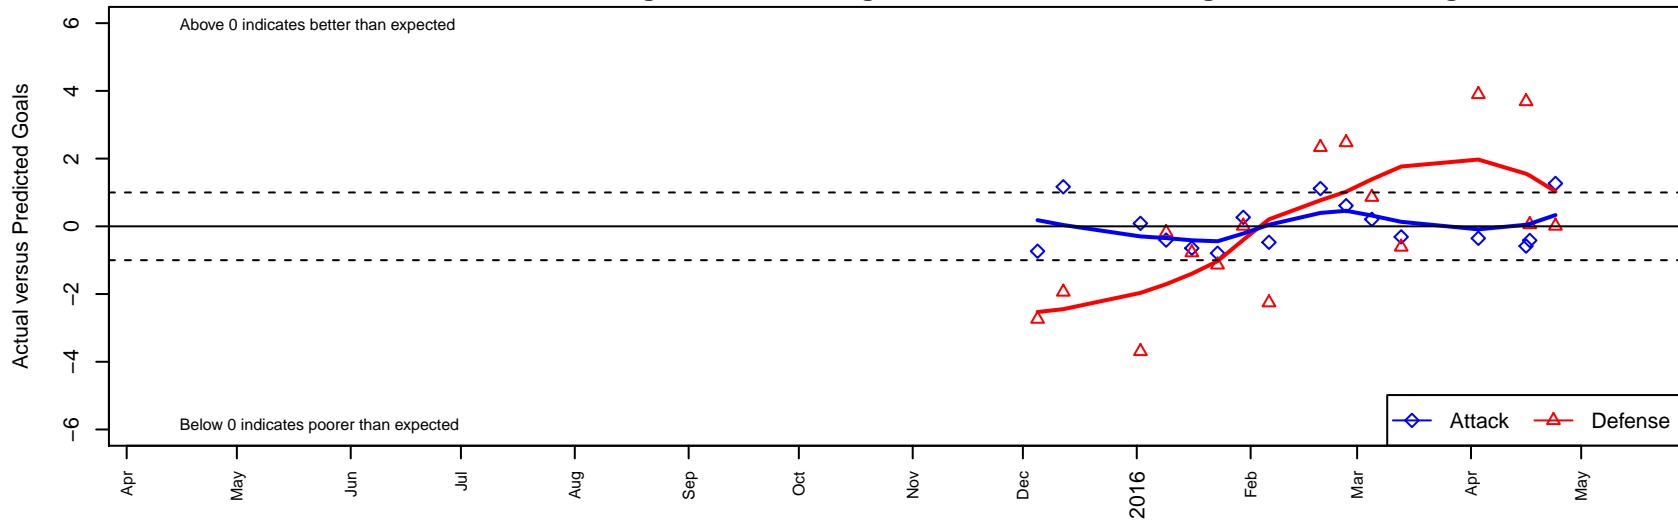

South Whidbey Reign G99

South Whidbey SC
 , WA
 G99 total strength=983
 attack=2.37 defense=1.5
 fall league = NPSL G Div 2 U17

alt names used:
 South Whidbey Youth Soccer Club – Whidbey F

Venues played:
 2015 NPSL G Division 2 U17
 2015 WYS Presidents Cup G99 Division 2

South Whidbey Reign G99
 Dots are actual minus expected GF (blue circles) and GA (red triangles).
 Blue line is smoothed change in attack strength. Red is smoothed change in defense strength.

**attack and defense variance (black dot)
relative to other teams
and top 10 in region**